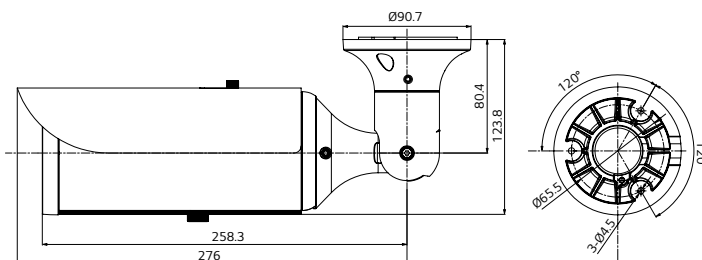

* Exact products and specifications shown may vary by geographic region and are subject to change without notice. Actual products may differ from the images appearing in the catalog.

DIMENSION (Unit : mm)

Home Entertainment Company
Security Overseas Marketing Team
LG Twin Towers, 20 Yeouido-dong, Yeongdeungpo-gu, Seoul 150-721, Korea
Phone : +82-2-3777-5184

The eco-friendly label is attached to those products which have passed LG Electronics' rigorous environmental criteria that evaluate 6 hazardous materials (lead, mercury, cadmium, etc.)

<http://www.lgcommercial.com/security-en>