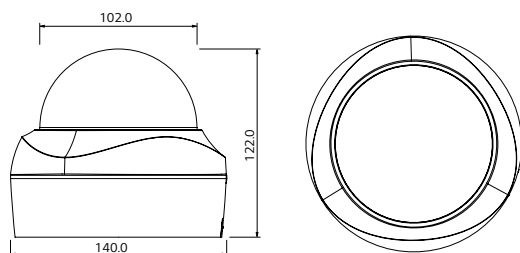

DIMENSION (Unit : mm)

Home Entertainment Company
Security Overseas Marketing Team
LG Twin Towers, 20 Yeouido-dong, Yeongdeungpo-gu, Seoul 150-721, Korea
Phone : +82-2-3777-5184

The eco-friendly label is attached to those products which have passed LG Electronics' rigorous environmental criteria that evaluate 6 hazardous materials (lead, mercury, cadmium, etc.)

<http://www.lgecommercial.com/security-en>